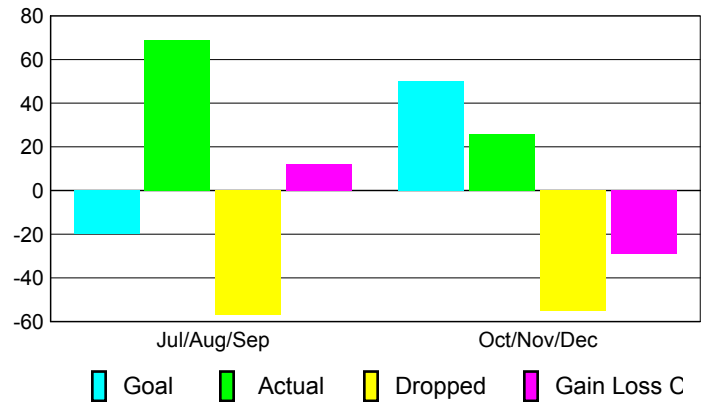

### YTD Status Quo Clubs 2010-2011

Status Quo Clubs Compared to Status Quo Members

## MEMBERSHIP

Membership Results  
2010-2011

Membership  
2009-2010

Month	Net Memb Goal	Actual New Memb	Actual Dropped Memb	Gain/Loss of Memb	Gain/Loss of Memb
Jul/Aug/Sep	-20	69	-57	12	17
Oct/Nov/Dec	50	26	-55	-29	5
<b>Totals</b>	<b>30</b>	<b>95</b>	<b>-112</b>	<b>-17</b>	<b>22</b>

### Membership Results 2010-2011

Goal, New, Dropped, Gain/Loss

### Comparison of Membership Gain/Loss

Current Year Compared to the Previous Year