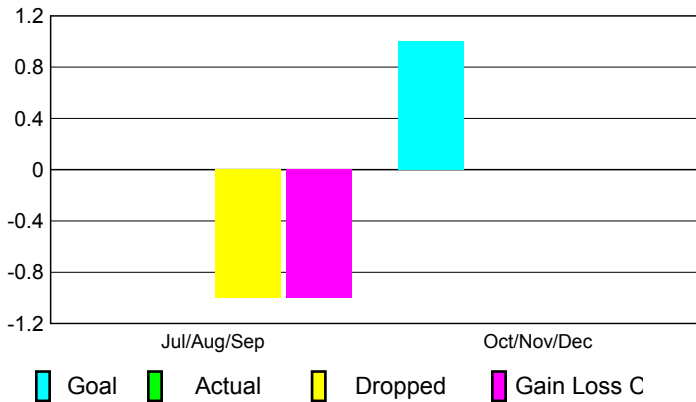

## CLUBS

Club Results  
2010-2011

Clubs  
2009-2010

Month	New Club Goal	Actual New Clubs	Actual Dropped Clubs	Gain/Loss of Clubs	Gain/Loss of Clubs
Jul/Aug/Sep	0	0	-1	-1	0
Oct/Nov/Dec	1	0	0	0	0
<b>Totals</b>	<b>1</b>	<b>0</b>	<b>-1</b>	<b>-1</b>	<b>0</b>

### Club Results 2010-2011

Goal, New, Dropped, Gain/Loss

### Comparison of Club Gain/Loss

Current Year Compared to the Previous Year